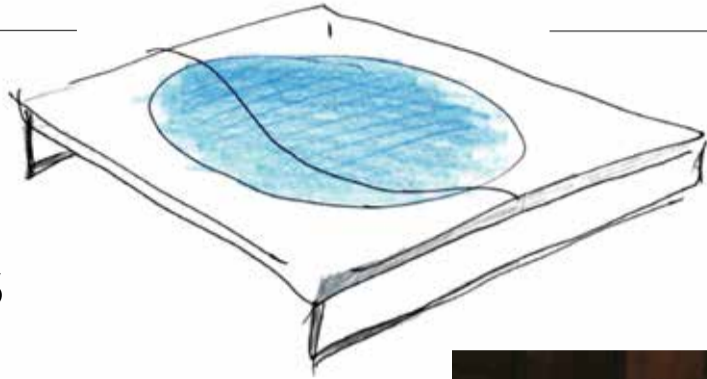

SWIVEL BATH SPOUT

Simply hide away the bath spout for more space flexibility and safety in the bathroom.

PUSH. TURN. ENJOY.

Be in total control of both the temperature and volume of the water to create your own perfect shower.

*American
Standard*

Imagine.....

At Robertson bathware we import Europe's most innovative bathroom products. But we do more than that - we keep connected with the latest trends and inspiration, giving our home-grown architects and designers the opportunity to put their own spin on the very latest designs. 'Imagine' features a sample of such reinventions in bathroom design.

ZUCCHETTI.

**SUSPENDED
SCULPTURES**

KAOS

SPECIFICATION ONLY.
CONTACT ROBERTSON
FOR AVAILABILITY.

Kaos is a collection of suspended sculptural bathtubs seemingly shaped by the weight of the water for design-oriented contemporary living. Through a sophisticated engineering solution the mechanics are concealed under the rim of the bathtub conveying a new visual impact that has won Kaos worldwide recognition as an icon of bathroom design.